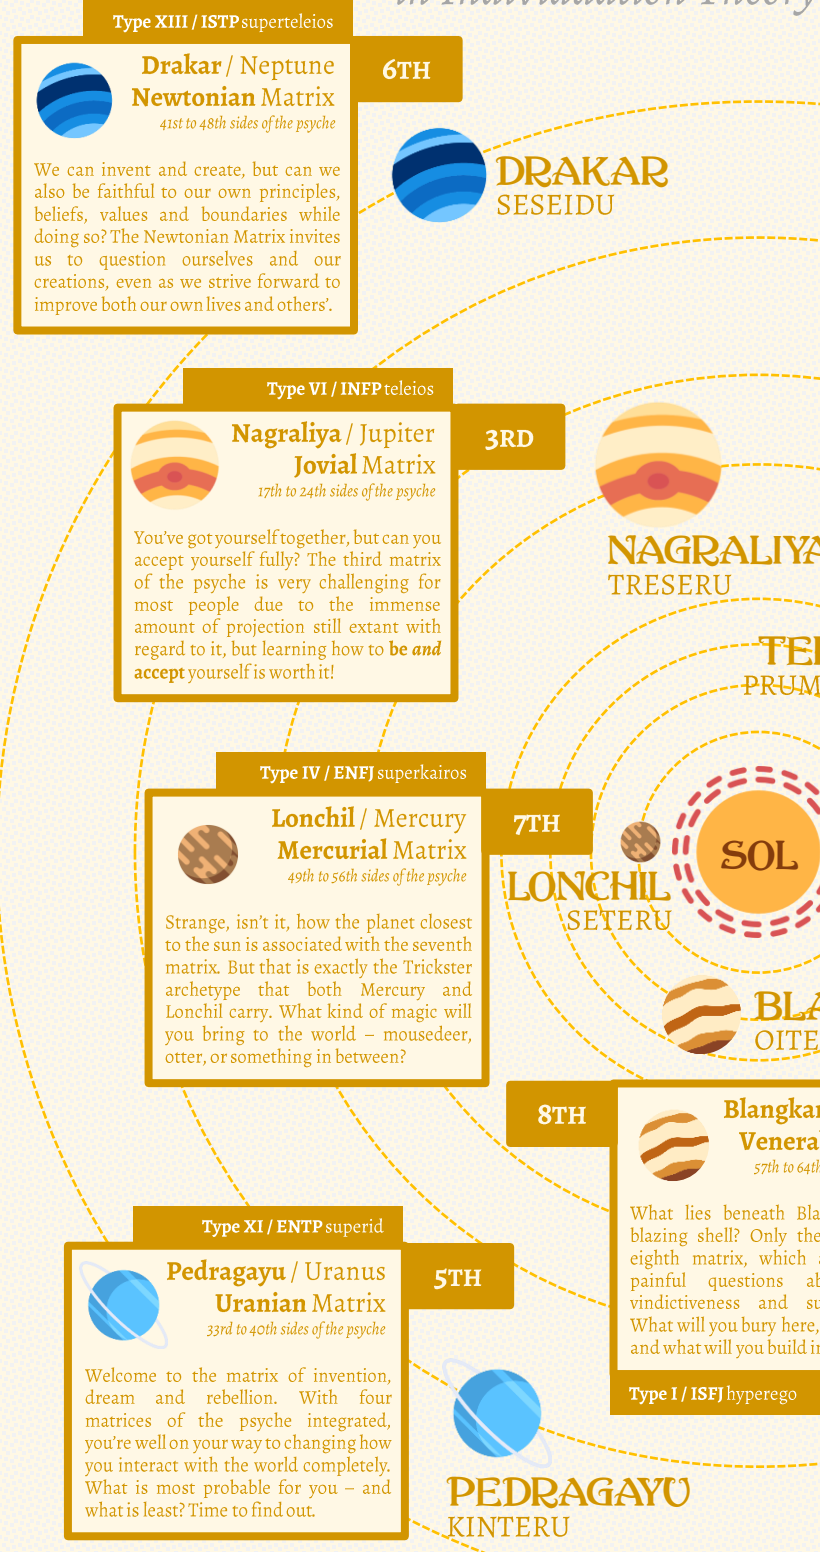

Karta *pra jenti teng / for people with Type XV / INTJ ego*

Dominus Prumiru
kung Sigundu di Saiki *A Map of the First and Second Domains of the Psyche in Individuation Theory*

Type V / ISFP autoteleios
Kaskung / Emese
Mesmerising Matrix
81st to 88th sides of the psyche