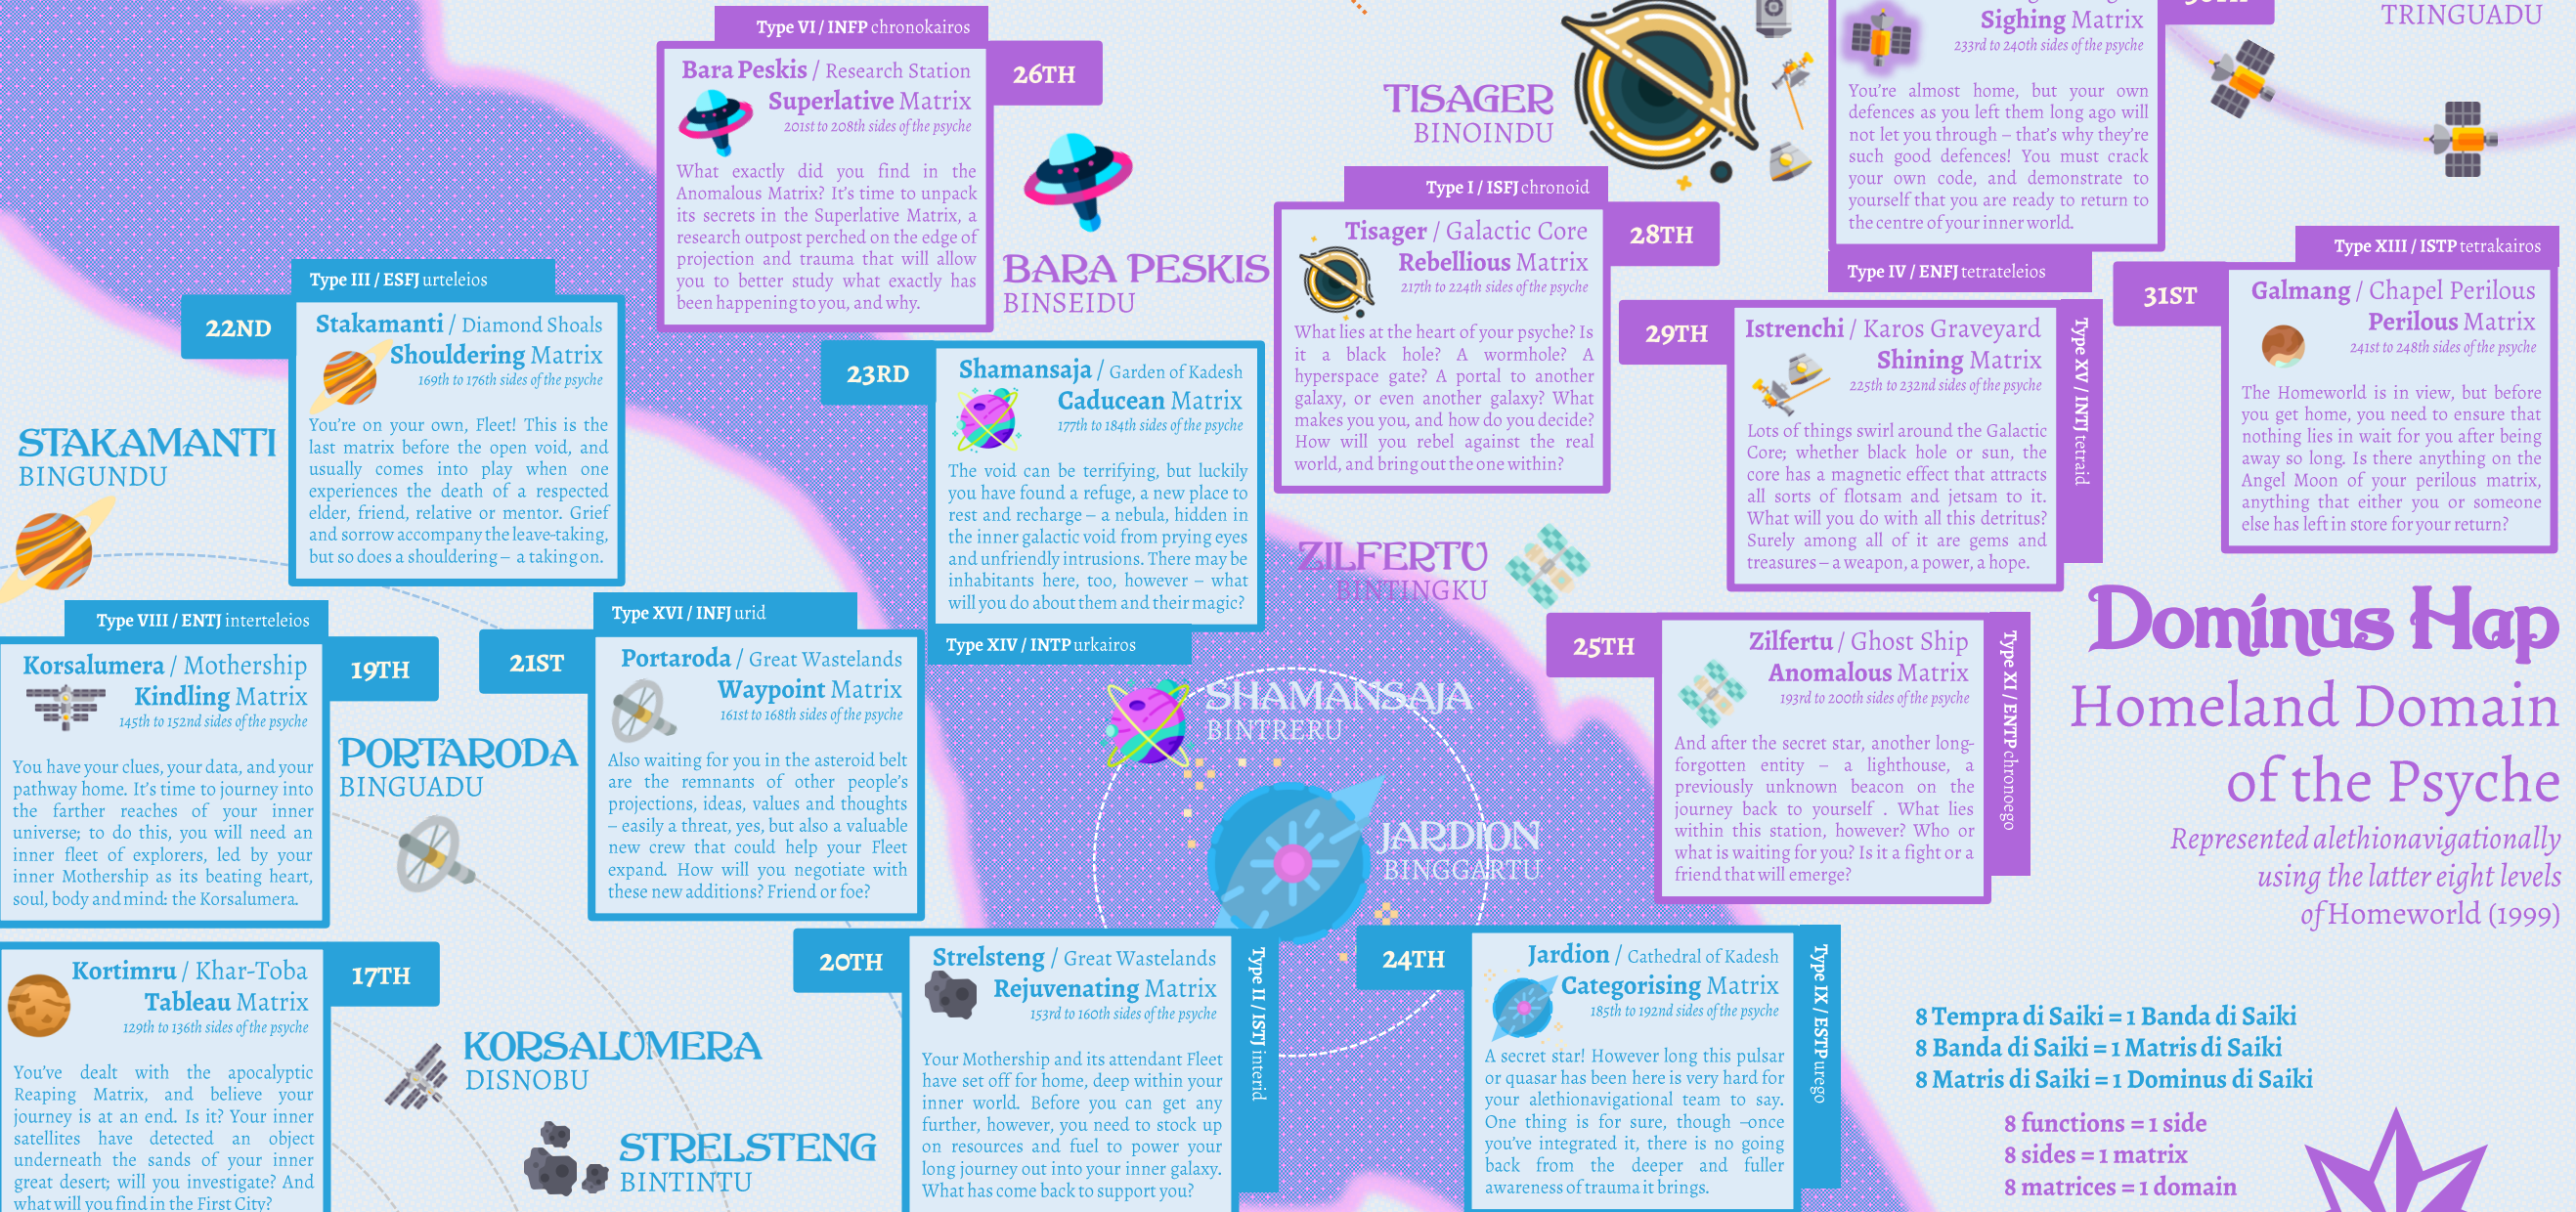

Karta

pra jenti teng / for people with
Type XII / ENFP ego

Dominus Treseru
kung Kwatandu di Saiki *A Map of the Third
and Fourth Domains of the Psyche
in Individuation Theory*

27TH **Ferfeka / Tenhauser Gate Tendentious Matrix**
209th to 216th sides of the psyche

Another civilisation? The *Ferfeka* is your first fleeting meeting with the Progenitors – Gaia, or the remnants of the collective unconscious of the rest of sentient life on our real-world Earth that existed prior to humanity's split from it around 74,000 CE.

Type X / ESFP tetraego

SHILMOL TRINTINTU

FAMOSA TRINGUNDU

GALMANG TRINGUADU

HAP

Type VI / INFP chronokairos

26TH **Bara Peskis / Research Station Superlative Matrix**
201st to 208th sides of the psyche

What exactly did you find in the Anomalous Matrix? It's time to unpack its secrets in the Superlative Matrix, a research outpost perched on the edge of projection and trauma that will allow you to better study what exactly has been happening to you, and why.