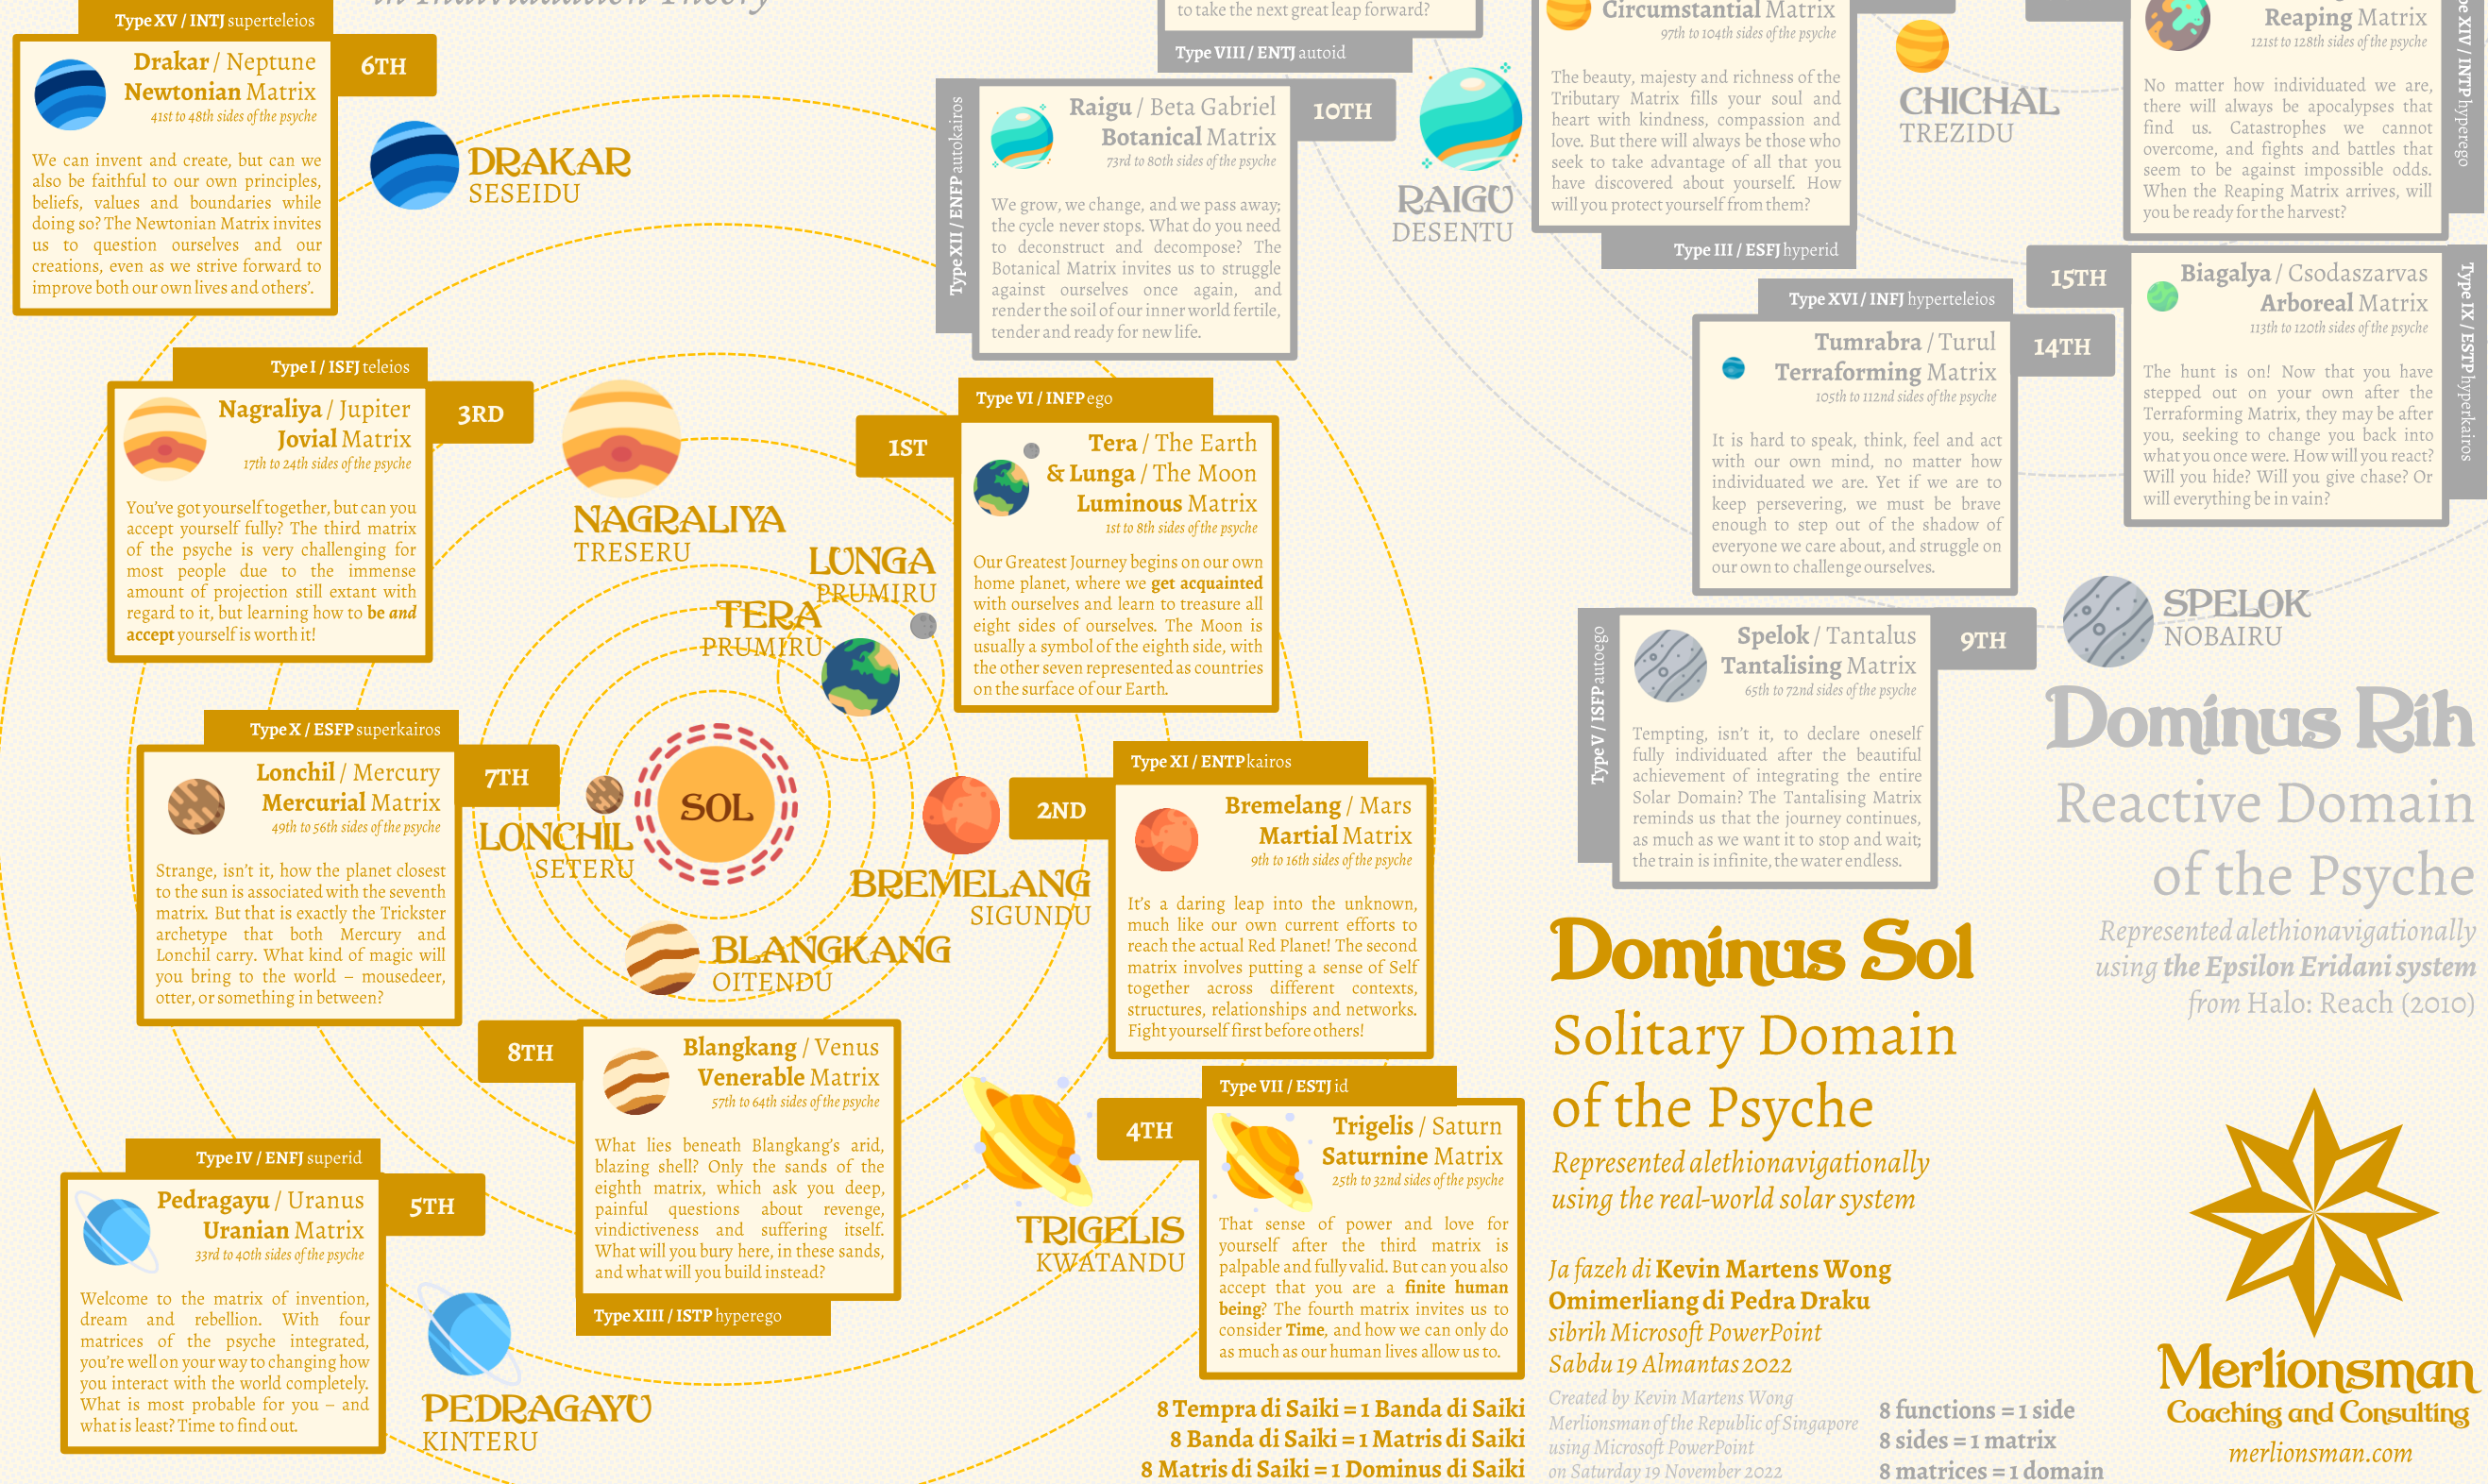

Karta

pra jenti teng / for people with Type VI / INFP ego

Dominus Prumiru
kung Sigundu di Saiki *A Map of the First and Second Domains of the Psyche in Individuation Theory*

Dominus Sol
 Solitary Domain of the Psyche
 Represented alethionavigationally using the real-world solar system

Ja fazeh di Kevin Martens Wong Omimerliang di Pedra Draku sibrih Microsoft PowerPoint Sabdu 19 Almantas 2022

Created by Kevin Martens Wong Merlionsman of the Republic of Singapore using Microsoft PowerPoint on Saturday 19 November 2022

Dominus Rih
 Reactive Domain of the Psyche
 Represented alethionavigationally using the Epsilon Eridani system from Halo: Reach (2010)

Merlionsman
 Coaching and Consulting
 merlionsman.com

8 functions = 1 side
 8 sides = 1 matrix
 8 matrices = 1 domain

8 Tempra di Saiki = 1 Banda di Saiki
 8 Banda di Saiki = 1 Matris di Saiki
 8 Matris di Saiki = 1 Dominus di Saiki