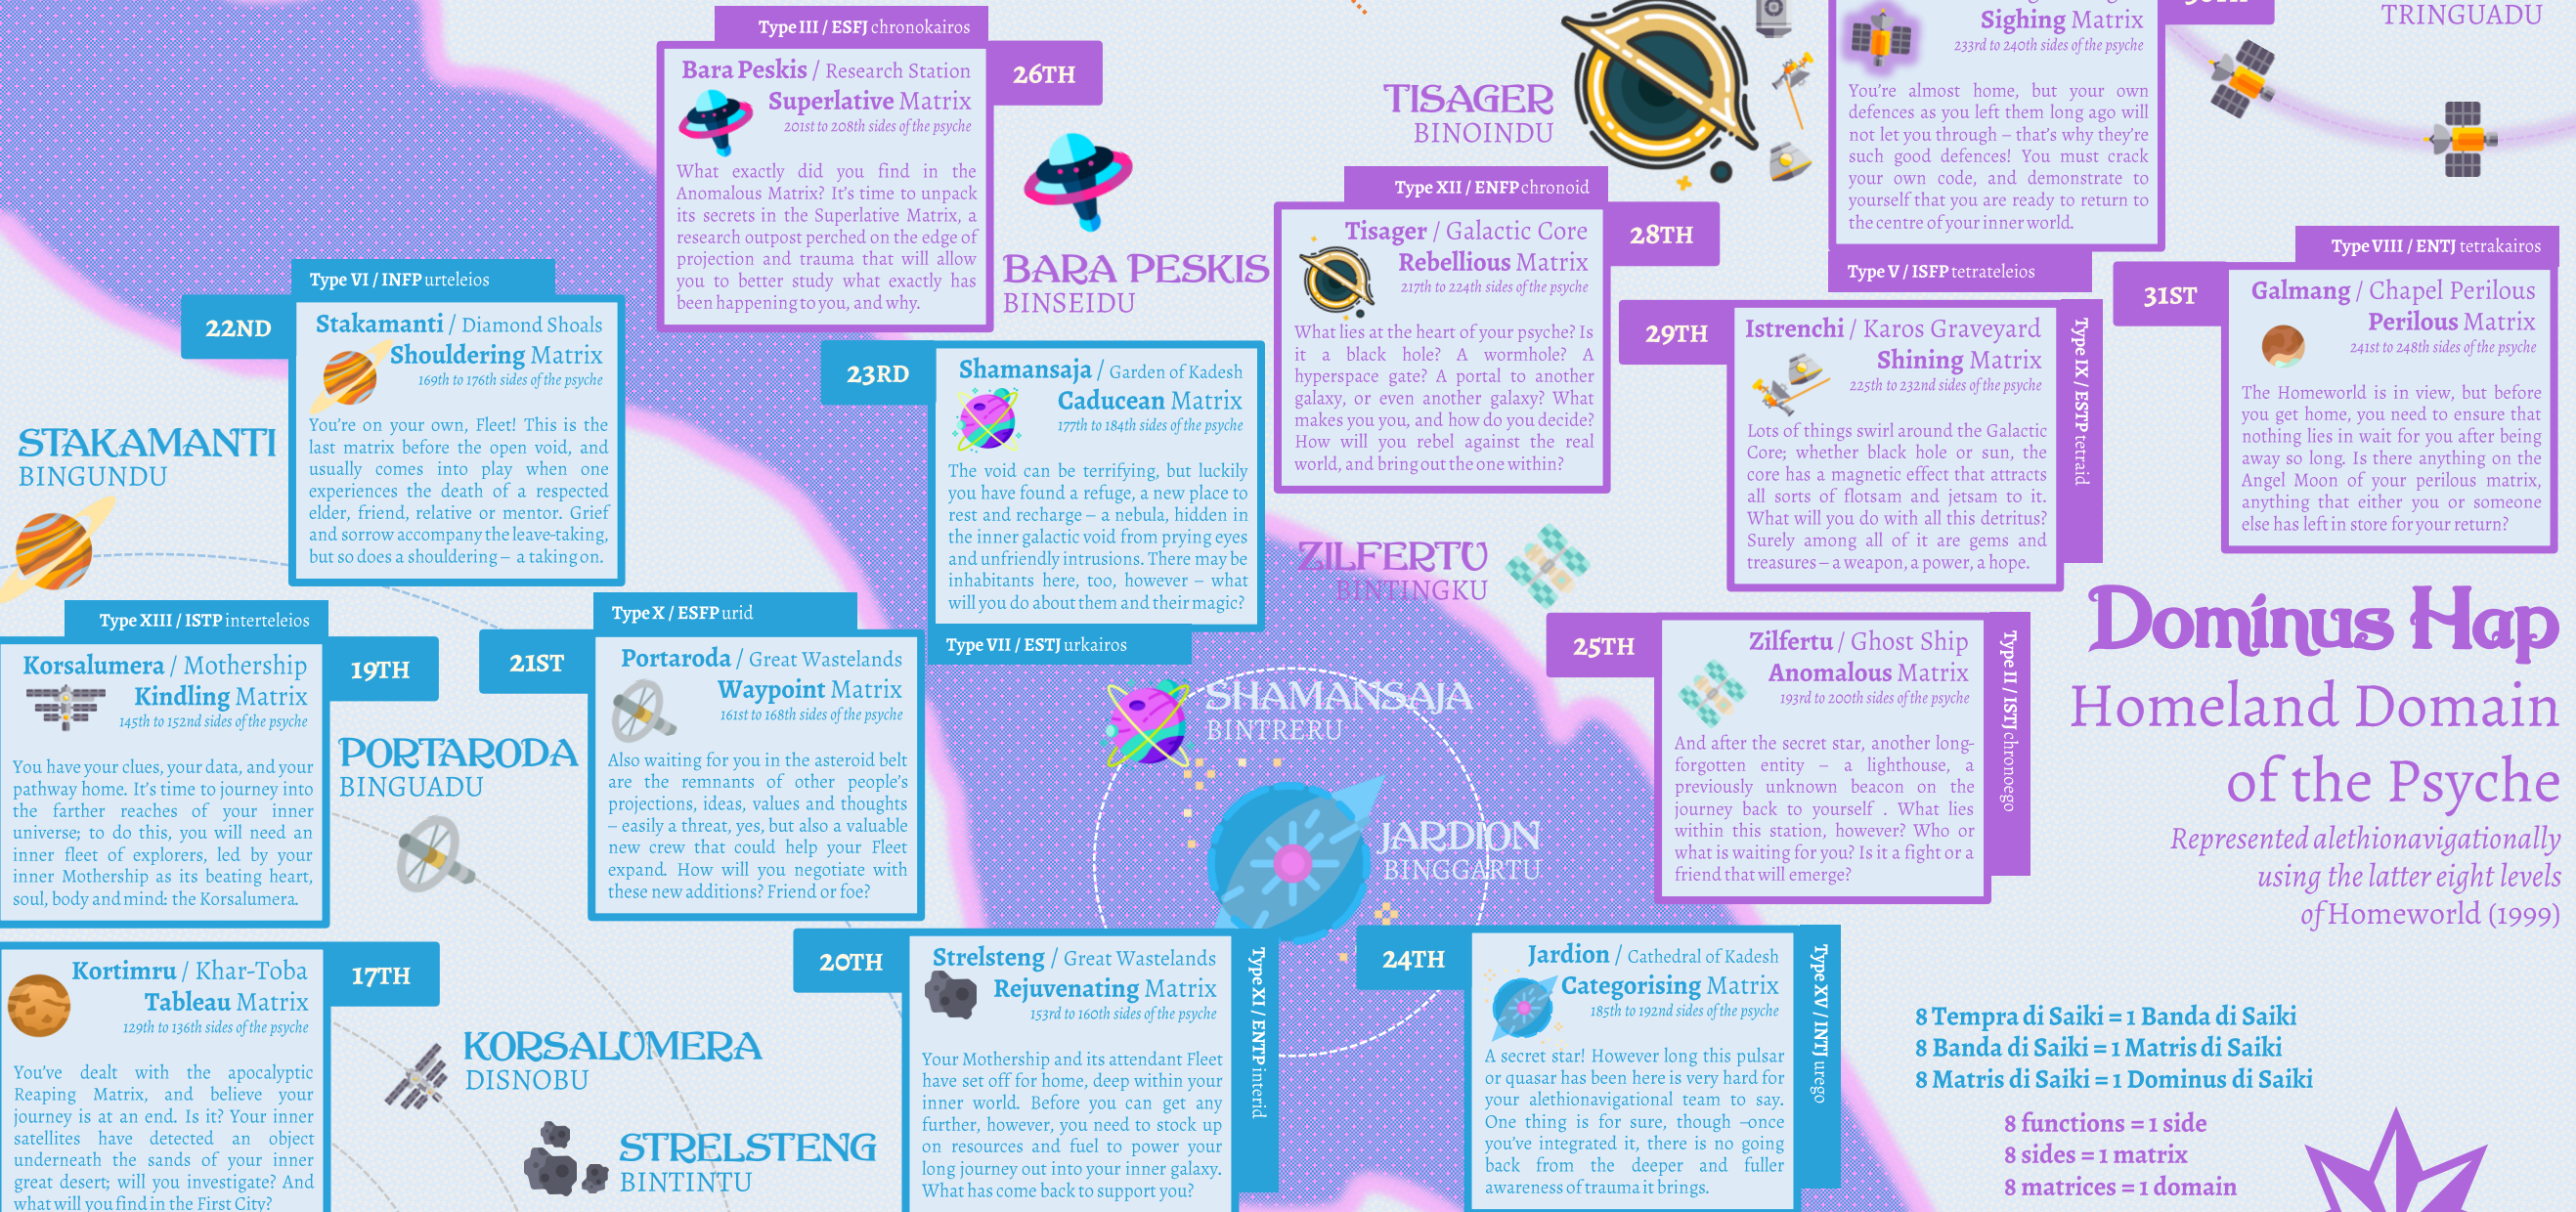

# Karta

*pra jenti teng / for people with*  
**Type I / ISFJ ego**

**Dominus Treseru**  
**kung Kwatandu di Saiki** *A Map of the Third and Fourth Domains of the Psyche in Individuation Theory*

**Dominus Hap**  
**Homeland Domain**  
**of the Psyche**  
*Represented alethionavigationally using the latter eight levels of Homeworld (1999)*

**Dominus Tal**  
**Charismatic Domain**  
**of the Psyche**  
*Represented alethionavigationally using the first eight levels of Homeworld (1999)*

**8 Tempra di Saiki = 1 Banda di Saiki**  
**8 Banda di Saiki = 1 Matris di Saiki**  
**8 Matris di Saiki = 1 Dominus di Saiki**  
**8 functions = 1 side**  
**8 sides = 1 matrix**  
**8 matrices = 1 domain**

*Ja fazeh di Kevin Martens Wong Omimerliang di Pedra Draku sibirih Microsoft PowerPoint Dunninggu 20 Almantas 2022 Created by Kevin Martens Wong Merlionsman of the Republic of Singapore using Microsoft PowerPoint on Sunday 20 November 2021*