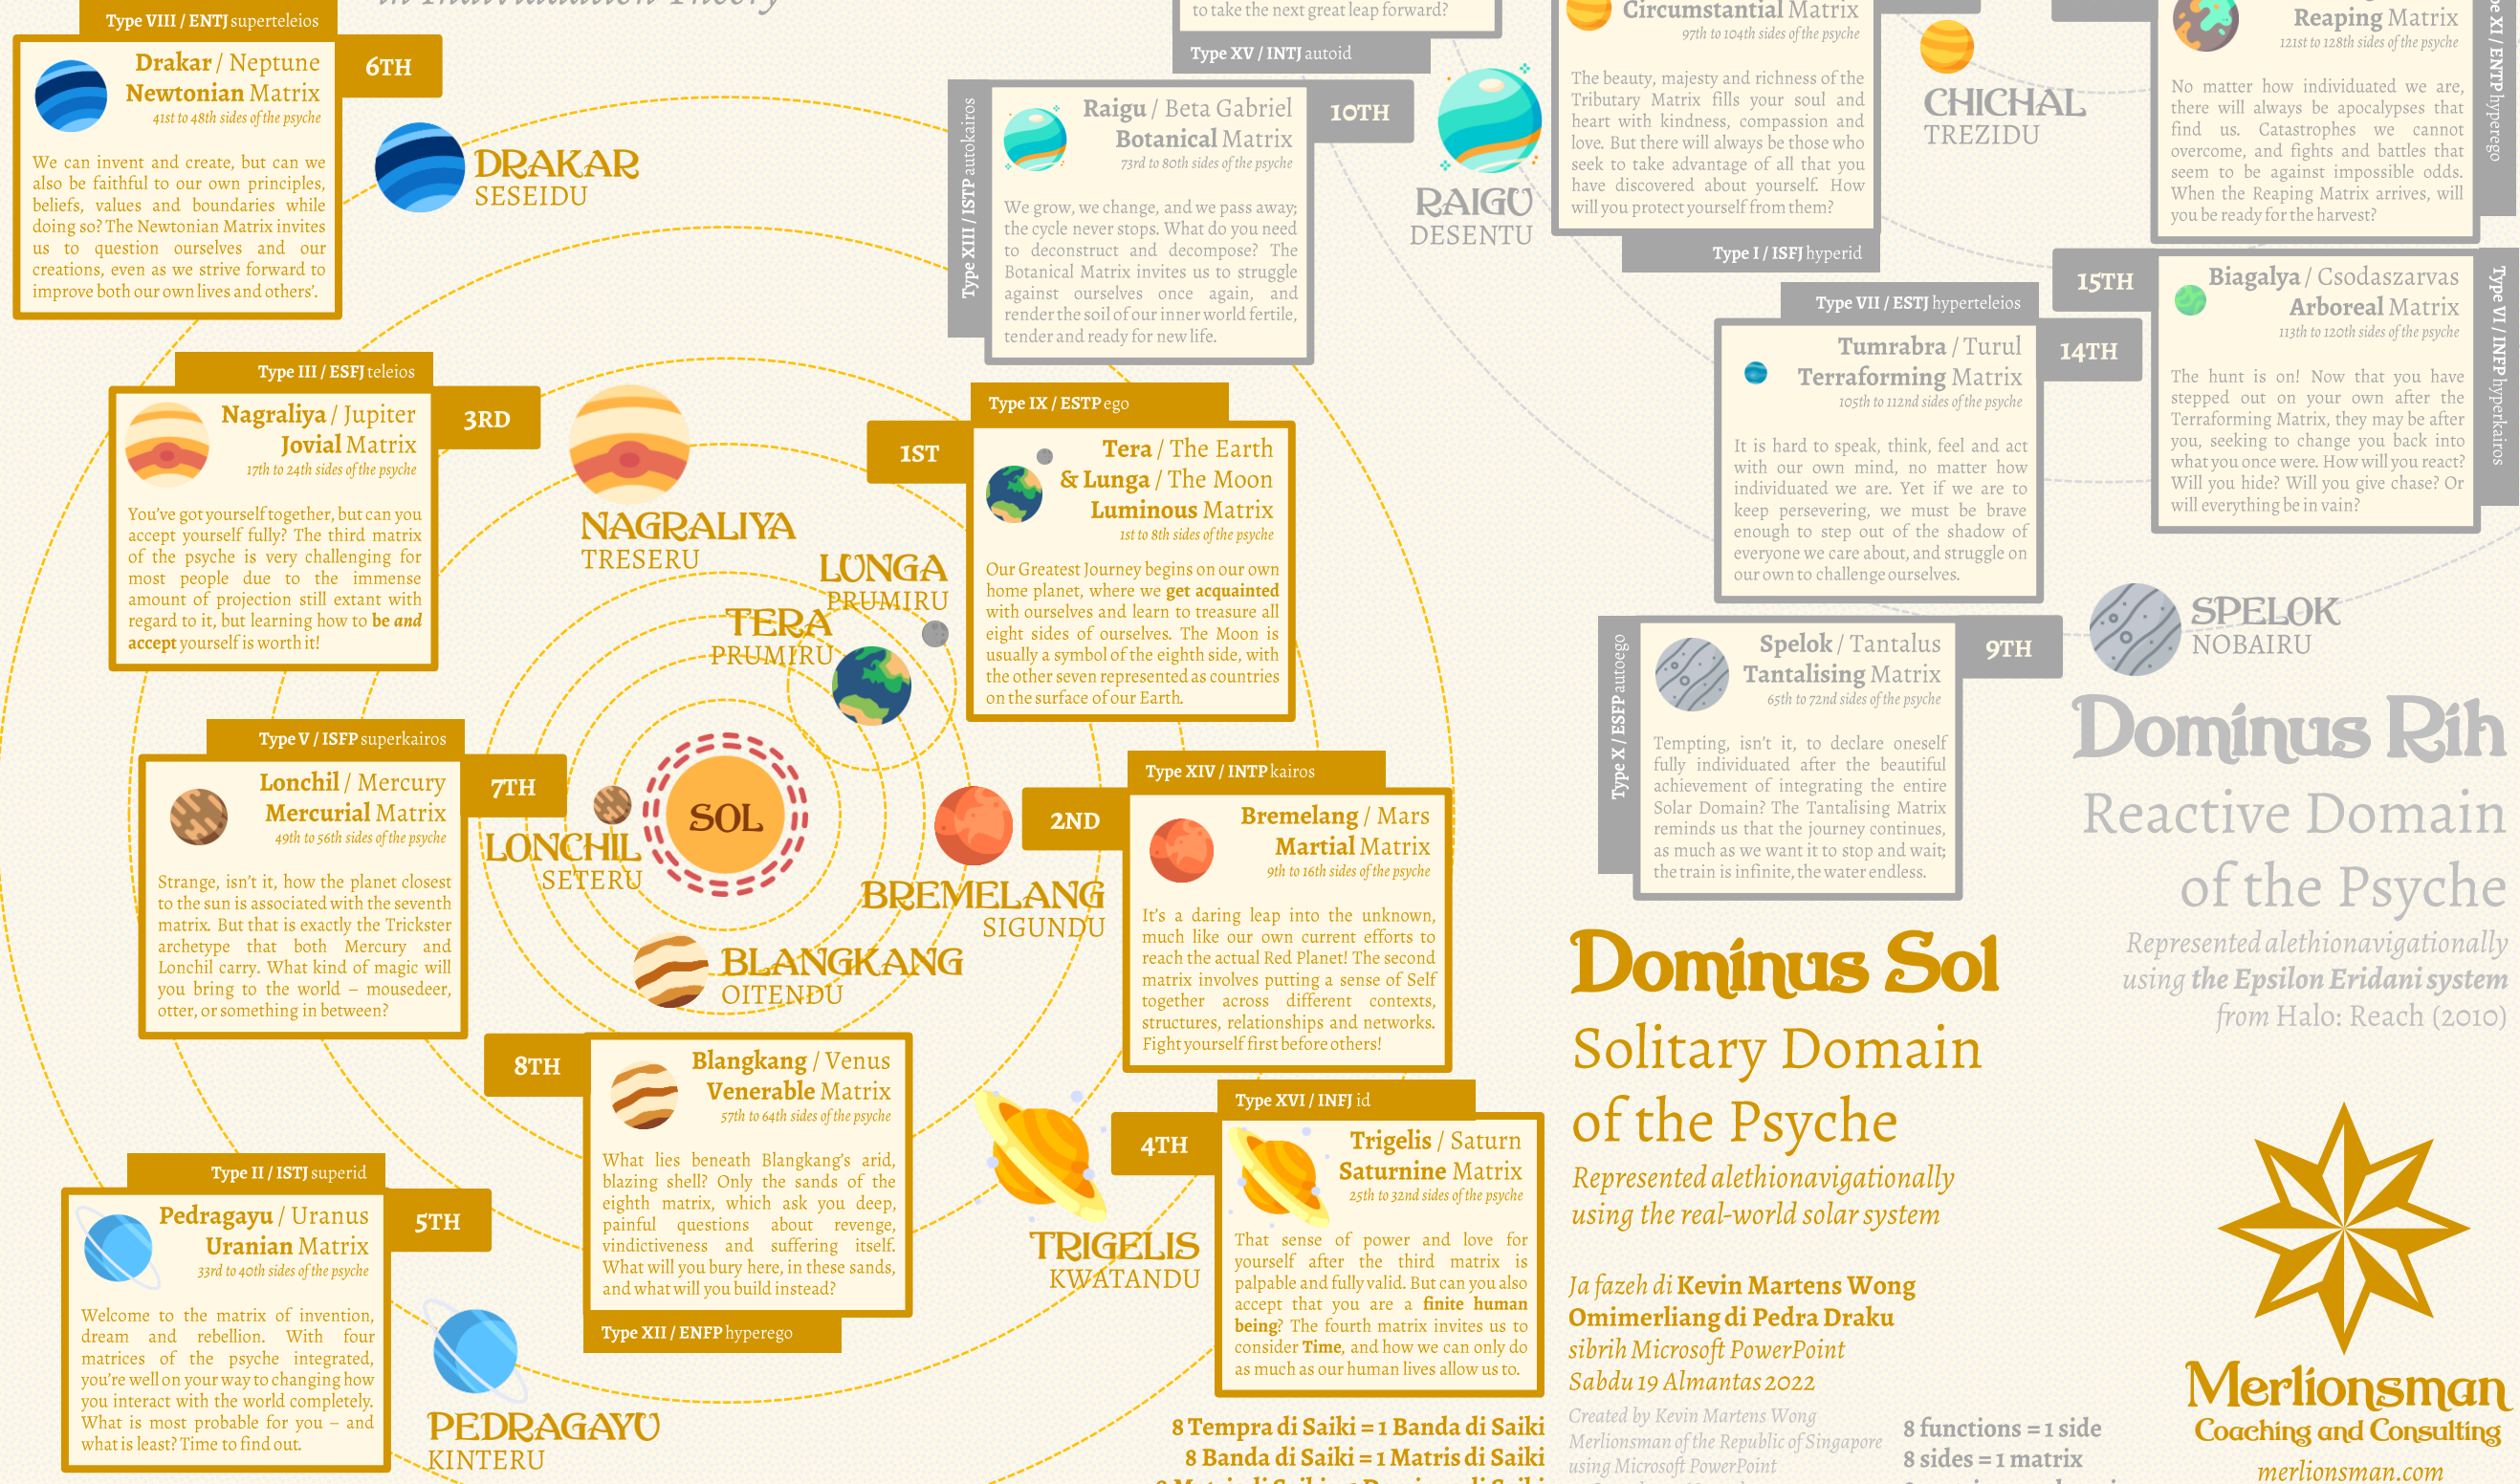

Karta

pra jenti teng / for people with
Type IX / ESTP ego

Dominus Prumiru

kung Sigundu di Saiki *A Map of the First and Second Domains of the Psyche in Individuation Theory*

Dominus Sol Solitary Domain of the Psyche

Represented alethionavigationally using the real-world solar system

Ja fazeh di Kevin Martens Wong Omimerliang di Pedra Draku sibrih Microsoft PowerPoint Sabdu 19 Almantas 2022

Created by Kevin Martens Wong Merlionsman of the Republic of Singapore using Microsoft PowerPoint on Saturday 19 November 2022

Dominus Rih Reactive Domain of the Psyche

Represented alethionavigationally using the Epsilon Eridani system from Halo: Reach (2010)

Merlionsman
 Coaching and Consulting
 merlionsman.com

8 functions = 1 side
8 sides = 1 matrix
8 matrices = 1 domain

8 Tempra di Saiki = 1 Banda di Saiki
8 Banda di Saiki = 1 Matris di Saiki
8 Matris di Saiki = 1 Dominus di Saiki